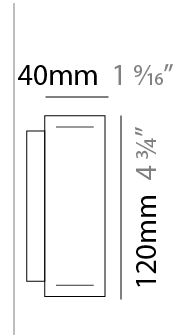

GENERAL

Series: Woodlin
 Subseries: LED120
 Brand: Tunto
 Division: Design
 Mounting Type: Surface
 Mounting Location: Wall
 Subcategory: Profile

PHYSICAL

Shape: Rectangle
 Length (mm): 200
 Length (in): 7 7/8
 Width (mm): 40
 Width (in): 1 9/16
 Height (mm): 120
 Height (in): 4 3/4
 Extension (mm): 40
 Extension (in): 1 9/16
 Light Distribution: Direct / Indirect
 Diffuser: Opal
 Fixture Finish: [WAL / ASH / OAK / BLK / WHI](#)
 Fixture Material: Wood

GENERAL

Series: Woodlin
 Subseries: LED120
 Brand: Tunto
 Division: Design
 Mounting Type: Surface
 Mounting Location: Wall
 Subcategory: Profile

PHYSICAL

Shape: Rectangle
 Length (mm): 700
 Length (in): 27 ⁹/₁₆
 Width (mm): 40
 Width (in): 1 ⁹/₁₆
 Height (mm): 120
 Height (in): 4 ³/₄
 Extension (mm): 40
 Extension (in): 1 ⁹/₁₆
 Light Distribution: Direct / Indirect
 Diffuser: Opal
 Fixture Finish: [WAL / ASH / OAK / BLK / WHI](#)
 Fixture Material: Wood

LED

[Color Temperature \(°K\): 2700 / 3000 / 4000](#)
 Max. Delivered Lumen (lm): 1500
 CRI: >93 CRI
 Lamp Life (hrs): 50000

OPTICAL

RATINGS AND CERTIFICATIONS

Certified By: Certified for North American Standards
 IP rating: IP20

PROJECT
TYPE
SPECIFIER
QUANTITY
DATE

700mm 27 ⁹/₁₆"

Indirect

LED120 SURFACE

D73029-

PROJECT

TYPE

SPECIFIER